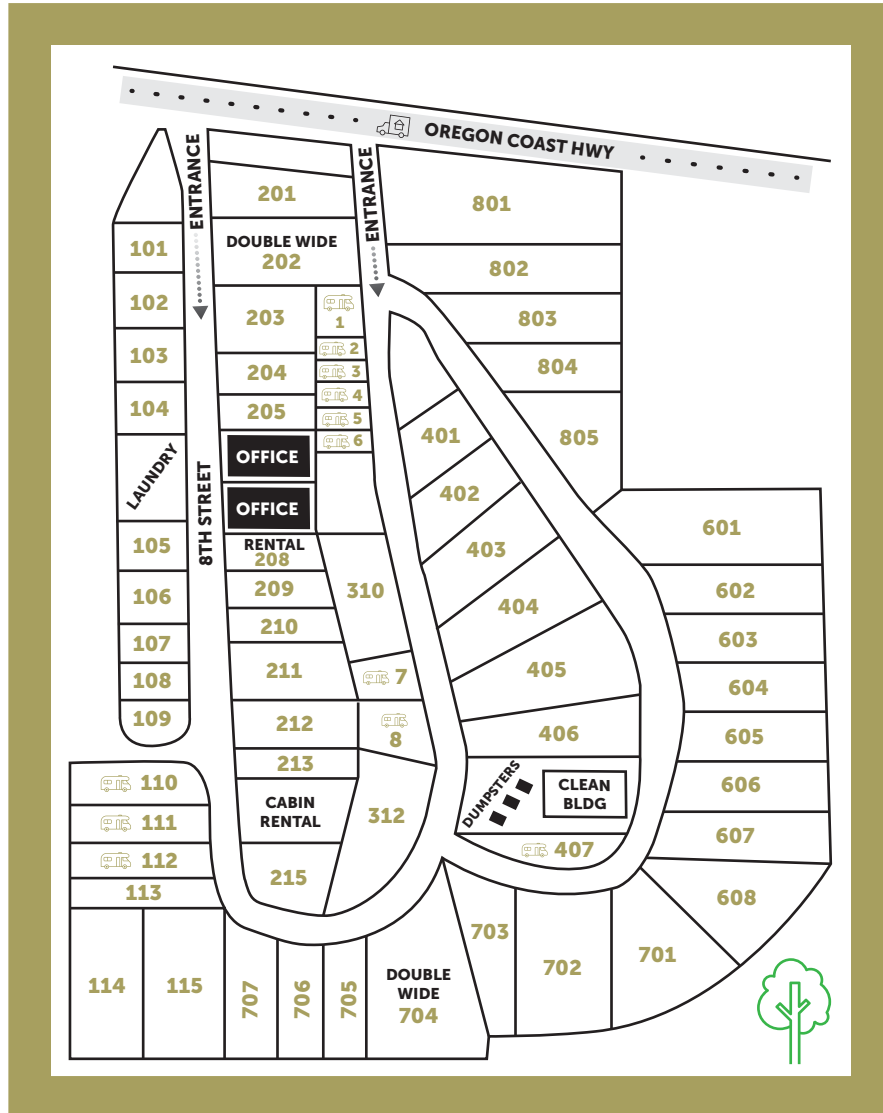

ROGUE PACIFIC RV PARK & COTTAGES

AN ALL-AGE PRIVATE COMMUNITY

29450 ELLENSBURG AVE. GOLD BEACH, OR 97444

FIND YOUR HOME TODAY

RoguePacificRVPark.com